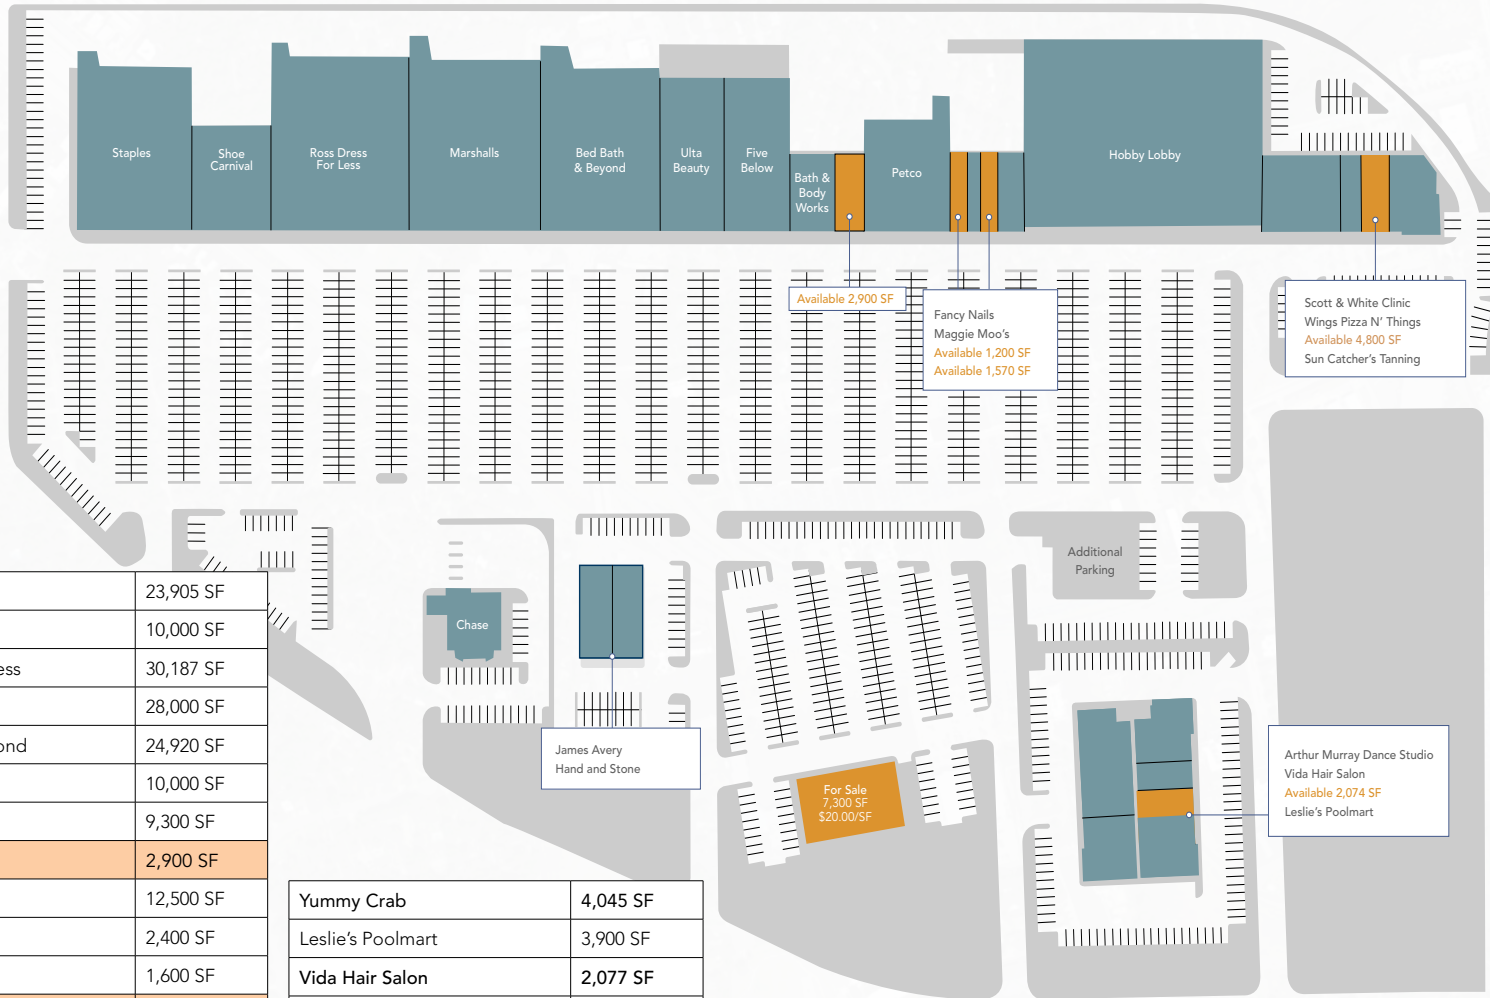

SITE PLAN

TEMPLE TOWN CENTER
SW HK Dodgen Loop & Woodview Drive | Temple, TX 76504

Staples	23,905 SF
Shoe Carnival	10,000 SF
Ross Dress for Less	30,187 SF
Marshalls	28,000 SF
Bed Bath & Beyond	24,920 SF
Ulta	10,000 SF
Five Below	9,300 SF
Available	2,900 SF
Petco	12,500 SF
Fancy Nails	2,400 SF
Maggie Moo's	1,600 SF
Available	1,200 SF
Available	1,570 SF
Hobby Lobby	56,123 SF
Scott & White Clinic	5,440 SF
Wings Pizza N' Things	2,800 SF
Sun Catcher's Tanning	4,200 SF
Rodeo Dental	2,233 SF
McAlister's Deli	4,045 SF

Yummy Crab	4,045 SF
Leslie's Poolmart	3,900 SF
Vida Hair Salon	2,077 SF
Rodeo Dental	3,617 SF
Rodeo Dental	1,356 SF
James Avery	3,500 SF
Hand and Stone	3,500 SF
Arthur Murray Dance Studio	3,621 SF
Available	2,074 SF
Pad 1 - For Sale	7,300 SF
Pad 2 - For Sale	4,800 SF

RYAN RIDGEWAY | 512.768.5200
ryan@bridgepointatx.com

SITE PLAN