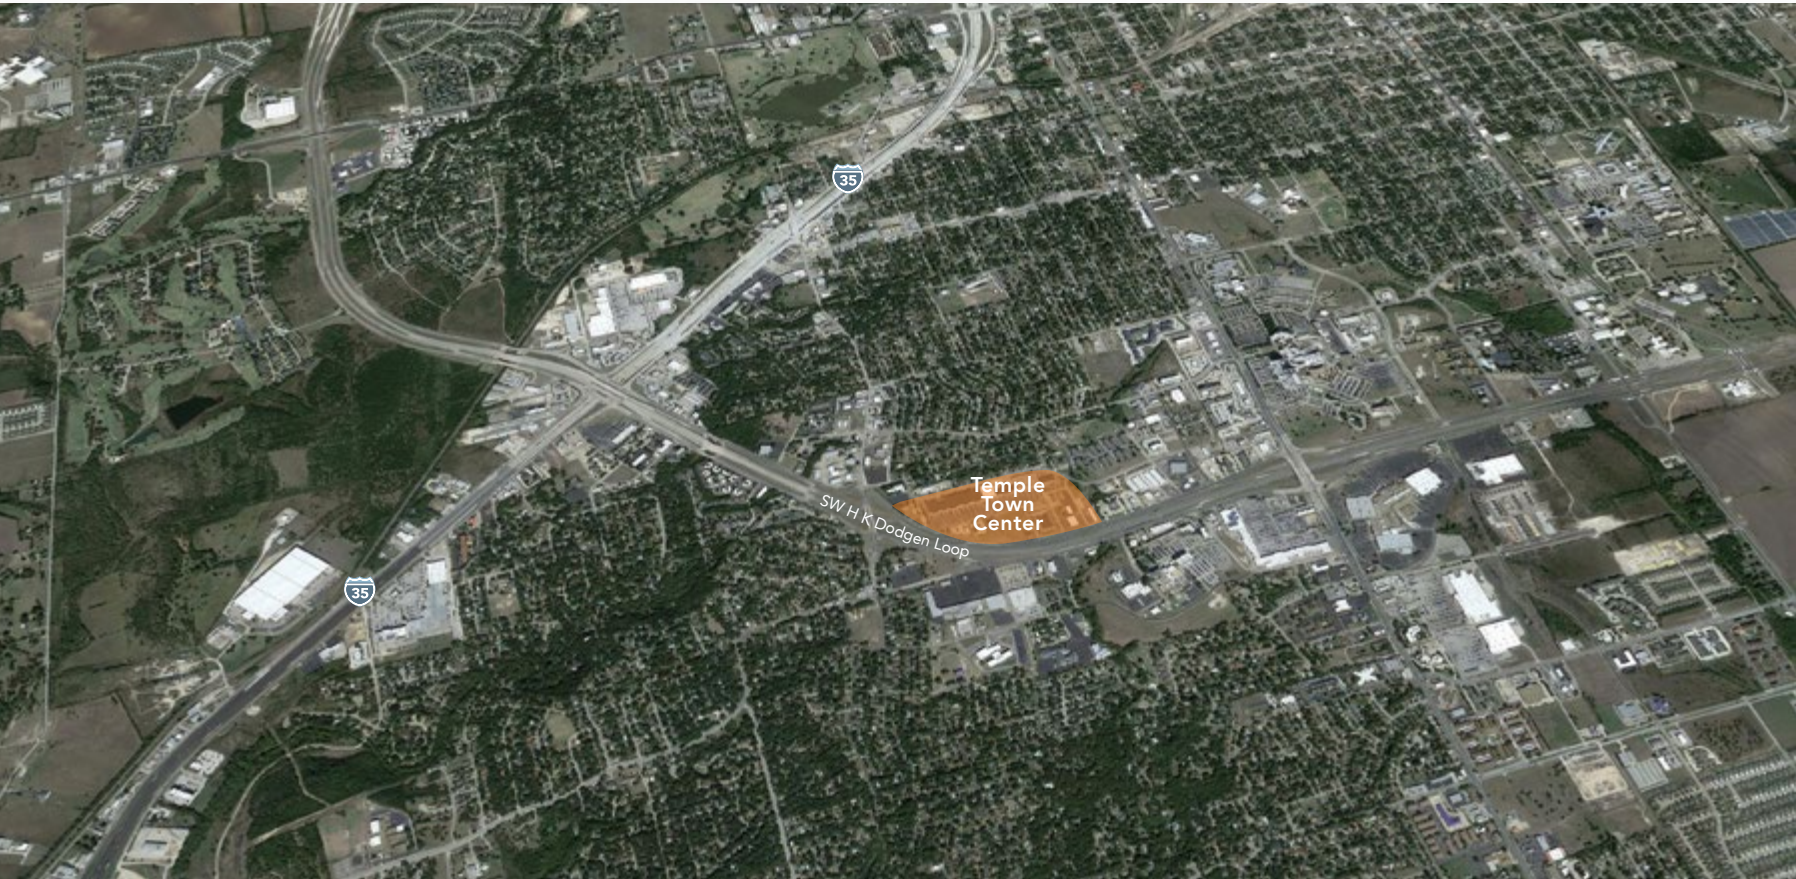

PROPERTY PHOTOS

PROPERTY HIGHLIGHTS

- 239,564 Total SF Shopping Center
- Anchored by Hobby Lobby, Staples, and Bed Bath & Beyond
- Pad Sites & Retail Space Available
- Project is situated near the intersection of IH-35 & SW HK Dodgen Loop with excellent visibility

1 Mile \$46,508

3 Mile \$47,294

5 Mile \$52,028

TEMPLE TOWN CENTER

SW HK Dodgen Loop & Woodview Drive | Temple, TX 76504

TRADE AREA OVERVIEW

Baylor Scott & White Medical Center

Baylor Scott & White Children's Medical Center