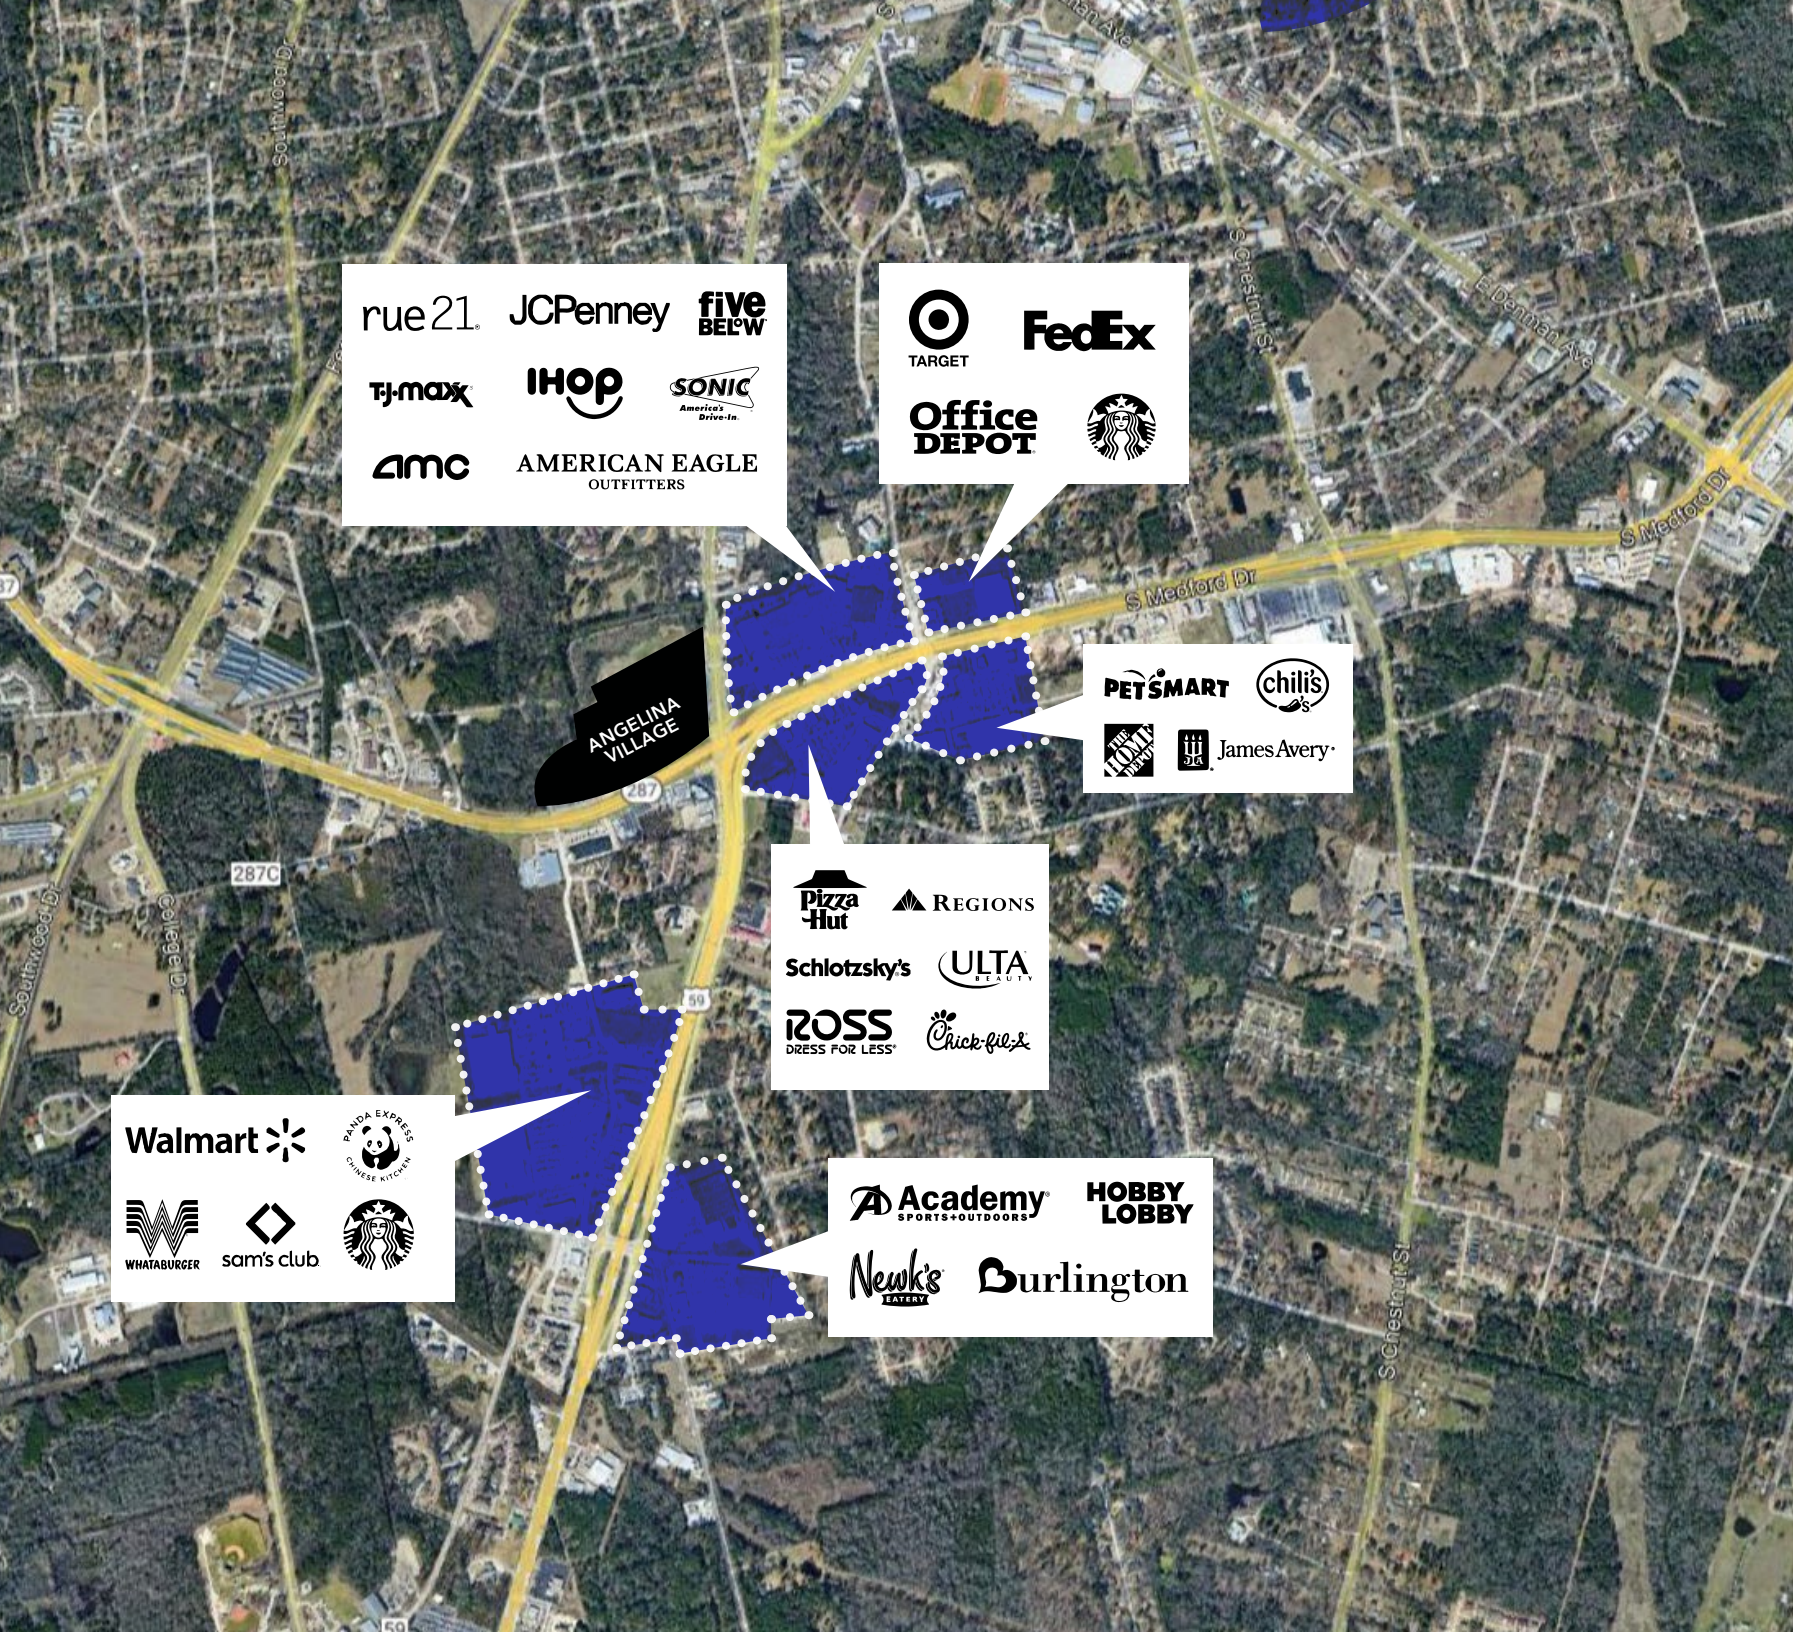

ANGELINA VILLAGE
LOOP 287 & U.S. HIGHWAY 59 LUFKIN, TX 75901

PROPERTY OVERVIEW

AREA DEMOGRAPHICS

2022
POPULATION

2 Mile	15,107
5 Mile	46,127
10 Mile	75,006

2022
HOUSEHOLDS

2 Mile	5,908
5 Mile	16,884
10 Mile	26,684

2022
HOUSEHOLD
INCOME

2 Mile	\$69,597
5 Mile	\$64,836
10 Mile	\$67,185

ANGELINA VILLAGE
LOOP 287 & U.S. HIGHWAY 59 LUFKIN, TX 75901

TENANT OVERVIEW

ANGELINA VILLAGE

LOOP 287 & U.S. HIGHWAY 59 LUFKIN, TX 75901

TRADE AREA OVERVIEW

rue21 JCPenney five BELOW
TJ-maxx IHOP SONIC
AMC AMERICAN EAGLE OUTFITTERS

TARGET FedEx
Office DEPOT Starbucks

PETS M A R T chili's
THE HOME DEPOT James Avery

Pizza Hut REGIONS
Schlotzsky's ULTA BEAUTY
ROSS DRESS FOR LESS Chick-fil-e

Benevis Kool Smiles	6,000 SF
Harbor Freight Tools	14,982 SF
dd's Discount	18,026 SF
Burke's Outlet	24,675 SF
Conn's	44,005 SF
Herraduras Mexican	4,650 SF
SBG Pizza South	4,365 SF
Leslie's Swimming Pools	4,400 SF
Rent-A-Center	3,800 SF
Elan RGV Wireless	2,000 SF
Ashley Furniture Store	23,500 SF
Harry's Building Materials	2,280 SF
All star Barber Shop	960 SF
Partners Investors	1,500 SF
H&R Block	1,600 SF
Lendmark Financial Services	1,000 SF
The UPS Store	1,000 SF
Pro Nails	1,000 SF
Cellphone Repair Solution	750 SF
RCZB LLC	750 SF